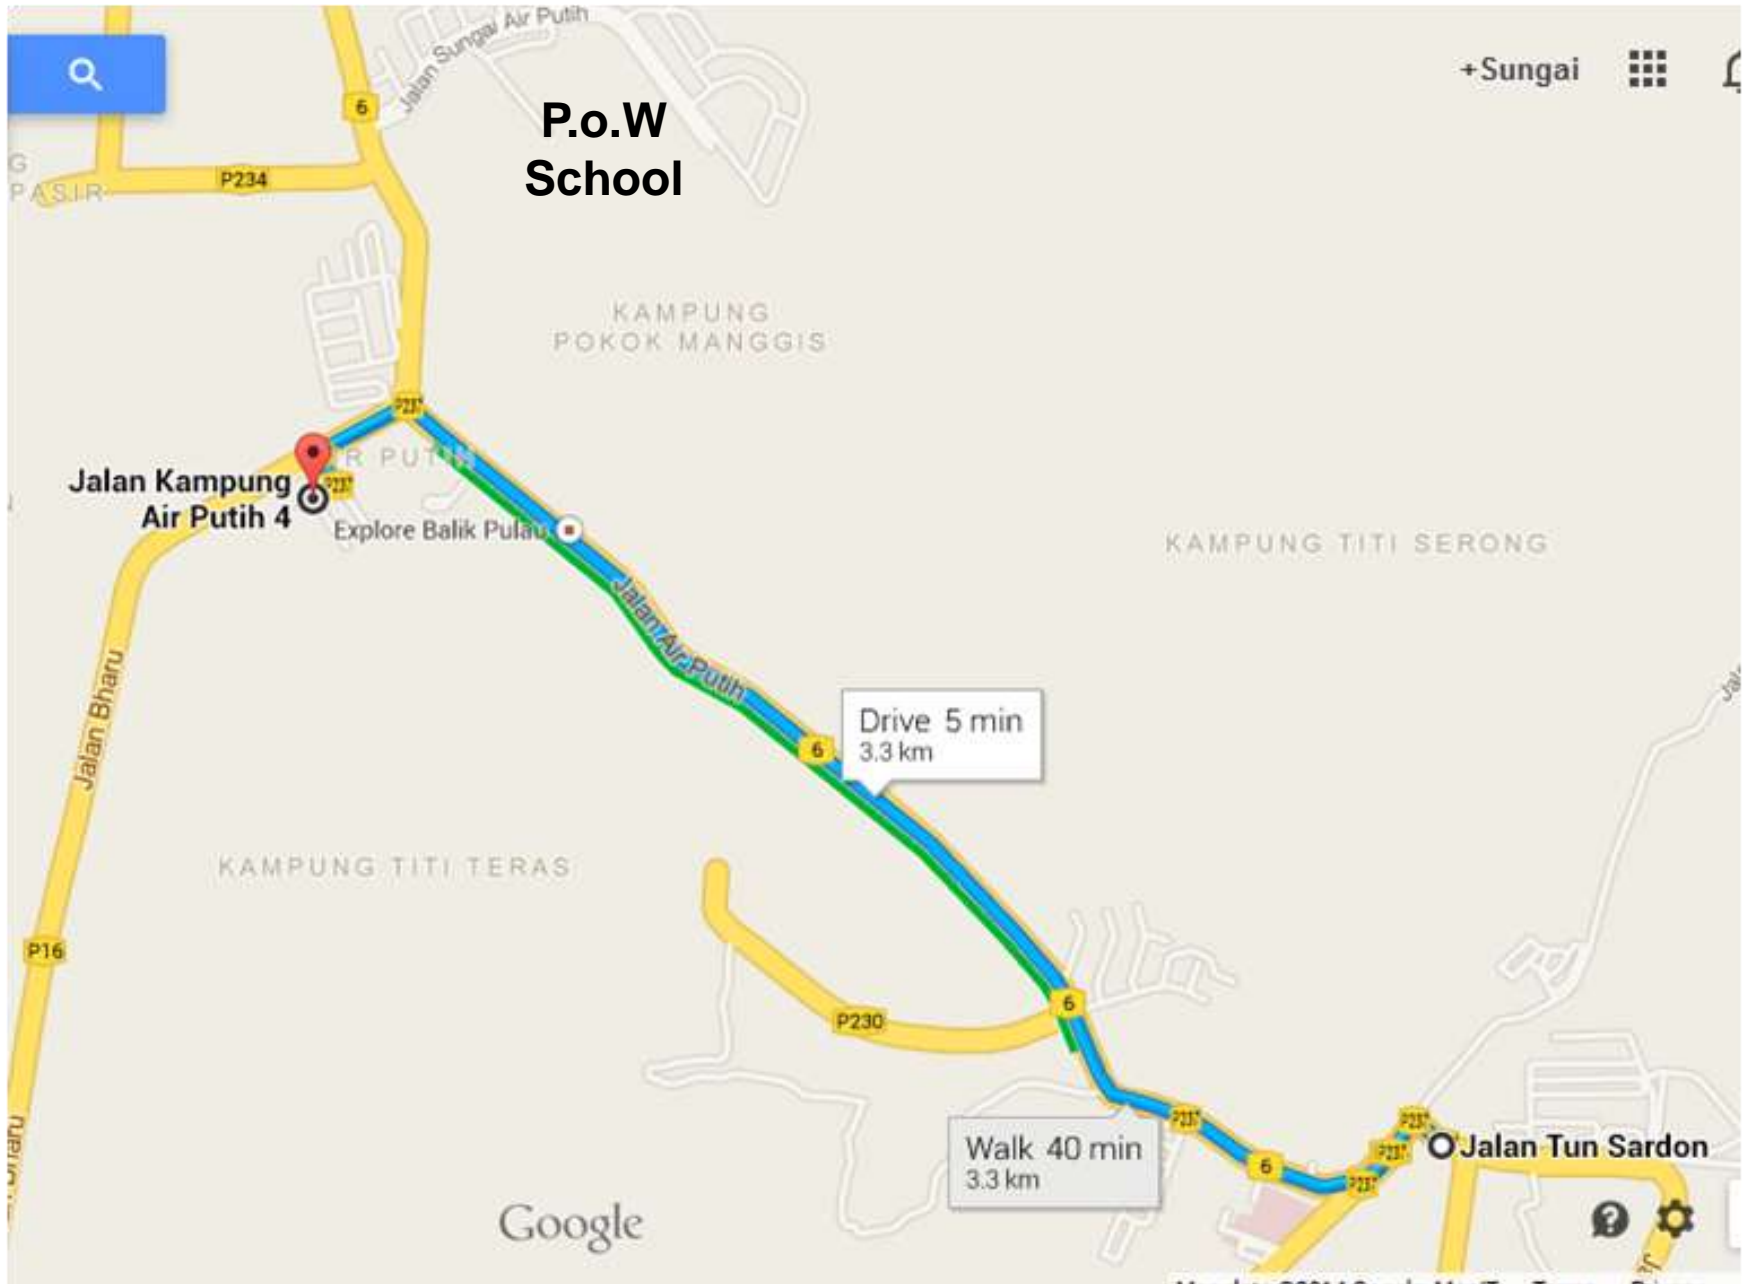

Balik Pulau Outreach

Balik Pulau

Mission Field

- Prince of Wales School
- Sacred Hearts Girls School
- Potential new Private Hospital
- Migration, esp Young families
 - Lower cost of housing
 - Improved roads
- Believers in area
 - Family
 - Sisters
- No Christian witness yet?

Outreach Center Location

Outreach Center Location

Opportunities

- Sunday School
- English Centre
- Educare Centre
- Kids Club
- Vacation Bible School
- Tadika

Next Steps

- **Pray**
 - Laborers
 - Direction
 - Approach
- **Partnerships**
- **Prayer & Discussion Meeting at Site**
 - 5th April (Sat)
 - 10.00am